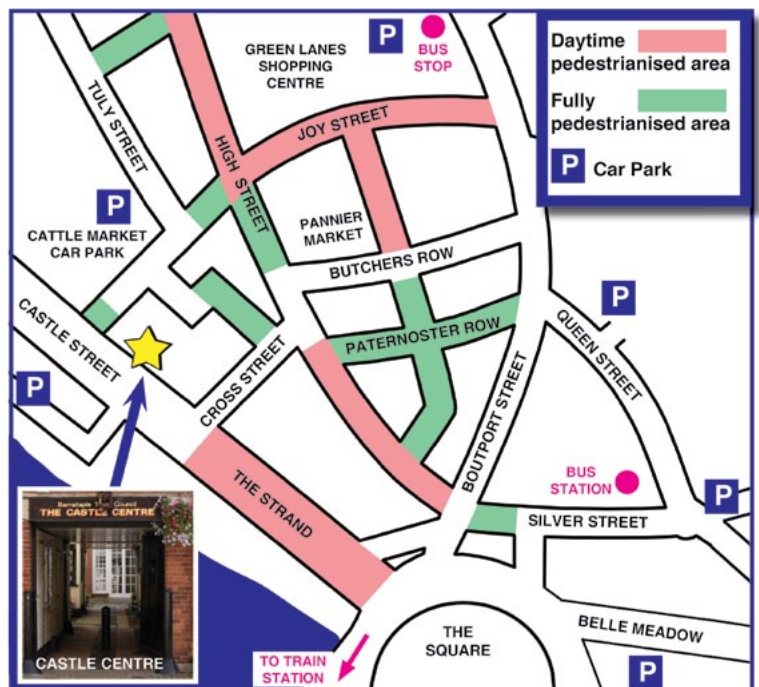

The Castle Centre is set in a secluded courtyard only a short level walking distance from local parking facilities, the town centre and spectacular riverside amenities.

The nearest car parks are the Cattle Market and Commercial Road (riverside), but all town centre parking is within close walking distance.

Public transport is easily accessible with the main bus station just a 5 minute walk, and the train station just 15 minutes away.

A Park & Ride Service runs from Mondays to Saturdays from the site next to the Park School. Access the car park from the Bishops Tawton Road and turn in to Hiern Drive. The closest stop for the Castle Centre is the main Bus Station.

The Main Hall and the Meeting Room have wheelchair access and there is an accessible toilet. Assistance dogs are very welcome.